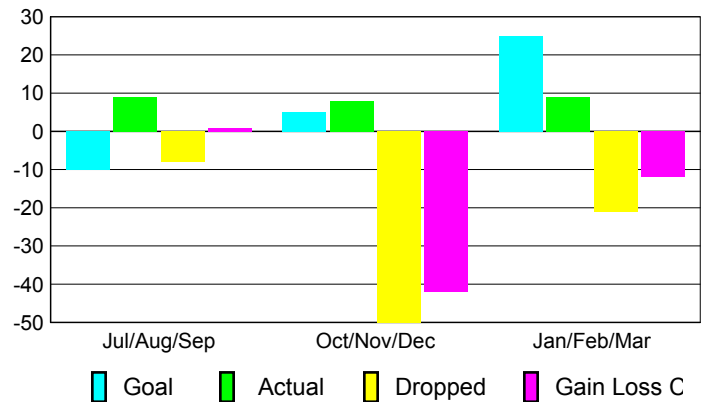

Membership Results 2008-2009

Goal, New, Dropped, Gain/Loss