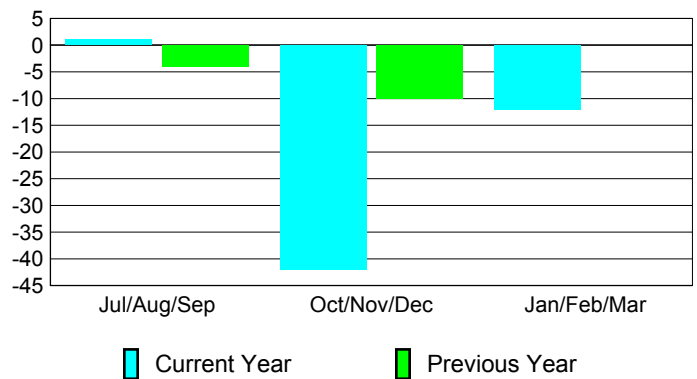

Membership Results 2008-2009

Membership 2007-2008

Month	Net Memb Goal	Actual New Memb	Actual Dropped Memb	Gain/Loss of Memb	Gain/Loss of Memb
Jul/Aug/Sep	-10	9	-8	1	-4
Oct/Nov/Dec	5	8	-50	-42	-10
Jan/Feb/Mar	25	9	-21	-12	0
Totals	20	26	-79	-53	-14

Membership Results 2008-2009

Goal, New, Dropped, Gain/Loss

Comparison of Membership Gain/Loss

Current Year Compared to the Previous Year

Gender Comparison 2008-2009