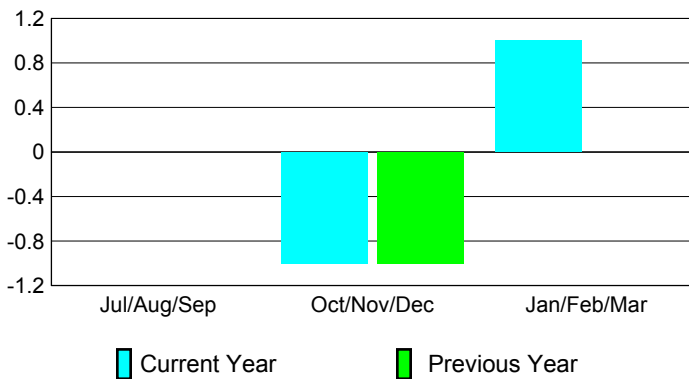

2008-2009 GMT Quarterly Report for District (or Undistricted) **District 410 D**

GMT: **Robert B Fowler**

Location: **REP OF SOUTH AFRICA**

GMT CA: **6**

CLUBS

Club Results 2008-2009

Clubs 2007-2008

Month	New Club Goal	Actual New Clubs	Actual Dropped Clubs	Gain/Loss of Clubs	Gain/Loss of Clubs
Jul/Aug/Sep	0	0	0	0	0
Oct/Nov/Dec	0	0	-1	-1	-1
Jan/Feb/Mar	1	0	1	1	0
Totals	1	0	0	0	-1

Club Results 2008-2009

Goal, New, Dropped, Gain/Loss

Comparison of Club Gain/Loss

Current Year Compared to the Previous Year

YTD Status Quo Clubs 2008-2009

Status Quo Clubs Compared to Status Quo Members

MEMBERSHIP