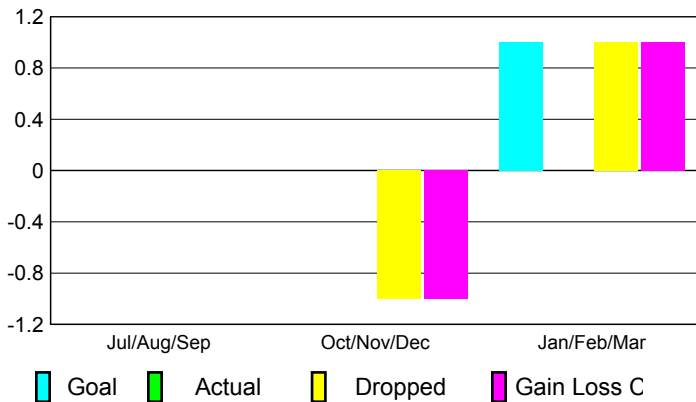

2008-2009 GMT Quarterly Report for District (or Undistricted) **District 410 D**

GMT: **Robert B Fowler**

Location: **REP OF SOUTH AFRICA**

GMT CA: **6**

CLUBS

Club Results 2008-2009

Clubs 2007-2008

Month	New Club Goal	Actual New Clubs	Actual Dropped Clubs	Gain/Loss of Clubs	Gain/Loss of Clubs
Jul/Aug/Sep	0	0	0	0	0
Oct/Nov/Dec	0	0	-1	-1	-1
Jan/Feb/Mar	1	0	1	1	0
Totals	1	0	0	0	-1

Club Results 2008-2009

Goal, New, Dropped, Gain/Loss

Comparison of Club Gain/Loss

Current Year Compared to the Previous Year

YTD Status Quo Clubs 2008-2009

Status Quo Clubs Compared to Status Quo Members

MEMBERSHIP

Membership Results 2008-2009

Membership 2007-2008

Month	Net Memb Goal	Actual New Memb	Actual Dropped Memb	Gain/Loss of Memb	Gain/Loss of Memb
Jul/Aug/Sep	-10	9	-8	1	-4
Oct/Nov/Dec	5	8	-50	-42	-10
Jan/Feb/Mar	25	9	-21	-12	0
Totals	20	26	-79	-53	-14