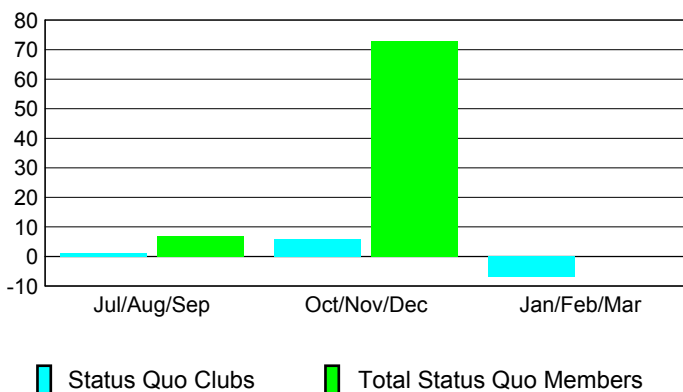

2008-2009 GMT Quarterly Report for District (or Undistricted) **District 410 D**

GMT: **Robert B Fowler**

Location: **REP OF SOUTH AFRICA**

GMT CA: **6**

CLUBS

Club Results 2008-2009

Clubs 2007-2008

Month	New Club Goal	Actual New Clubs	Actual Dropped Clubs	Gain/Loss of Clubs	Gain/Loss of Clubs
Jul/Aug/Sep	0	0	0	0	0
Oct/Nov/Dec	0	0	-1	-1	-1
Jan/Feb/Mar	1	0	1	1	0
Totals	1	0	0	0	-1

Club Results 2008-2009

Goal, New, Dropped, Gain/Loss

Comparison of Club Gain/Loss

Current Year Compared to the Previous Year

YTD Status Quo Clubs 2008-2009

Status Quo Clubs Compared to Status Quo Members

MEMBERSHIP

Membership Results 2008-2009

Membership 2007-2008

Month	Net Memb Goal	Actual New Memb	Actual Dropped Memb	Gain/Loss of Memb	Gain/Loss of Memb
Jul/Aug/Sep	-10	9	-8	1	-4
Oct/Nov/Dec	5	8	-50	-42	-10
Jan/Feb/Mar	25	9	-21	-12	0
Totals	20	26	-79	-53	-14